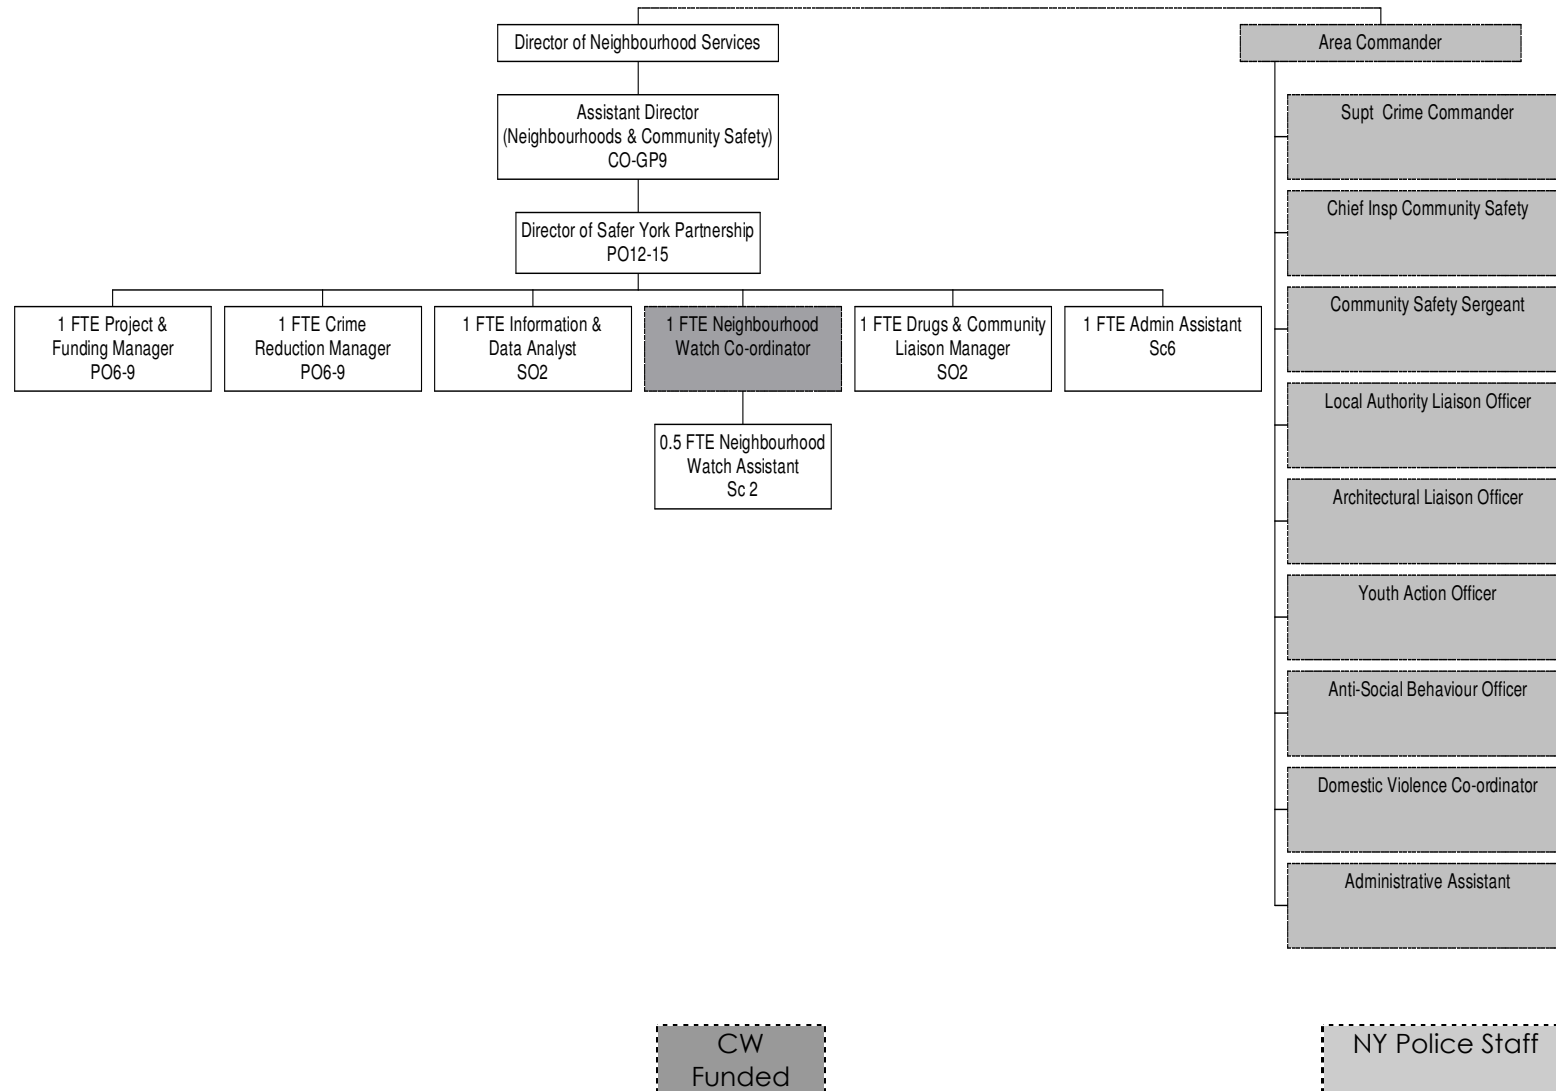

Annex Three - Proposed Structure

Directorate of Neighbourhood Services (Neighbourhoods & Community Safety Division)

Annex Three - Proposed Structure

Environmental Health & Trading Standards

Annex Three - Proposed Structure

Environmental Health & Trading Standards

Annex Three - Proposed Structure

Environmental Health & Trading Standards

Annex Three - Proposed Structure

Licensing & Bereavement Services

Seconded from NY
Police Safer York
Partnership

Annex Three - Proposed Structure

Neighbourhood Management & Business Support

Annex Three - Proposed Structure

Safer York Partnership

Annex Three - Proposed Structure