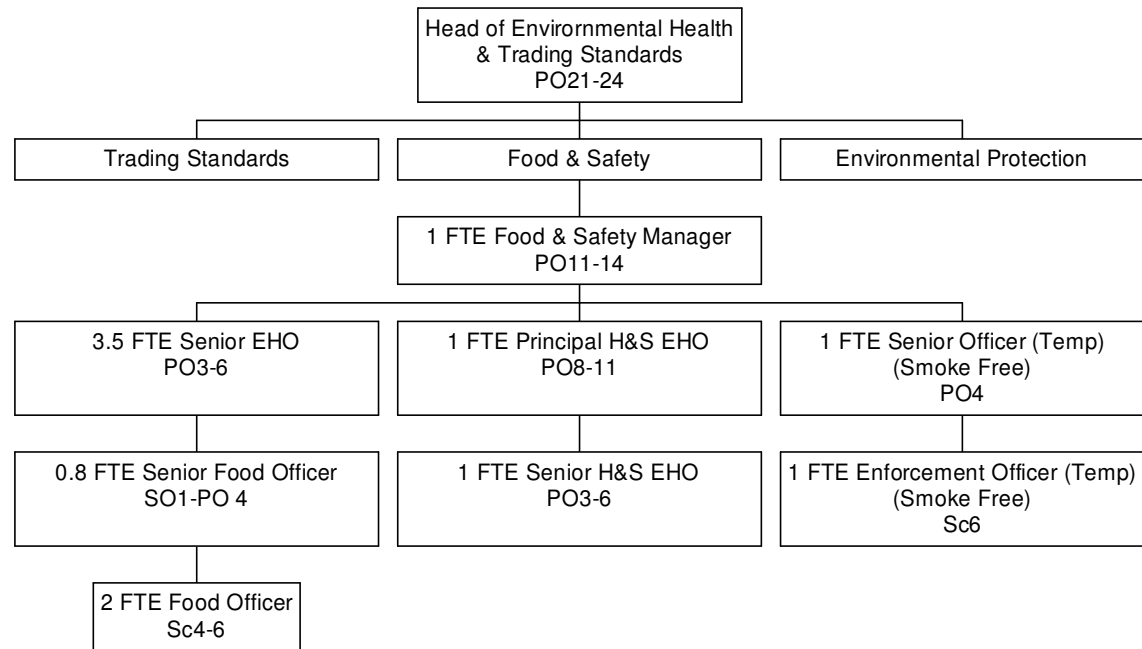

Annex Three - Proposed Structure

Directorate of Neighbourhood Services (Neighbourhoods & Community Safety Division)

Annex Three - Proposed Structure

Environmental Health & Trading Standards

Annex Three - Proposed Structure

Environmental Health & Trading Standards

Annex Three - Proposed Structure

Environmental Health & Trading Standards

Annex Three - Proposed Structure

Licensing & Bereavement Services

Seconded from NY
Police Safer York
Partnership