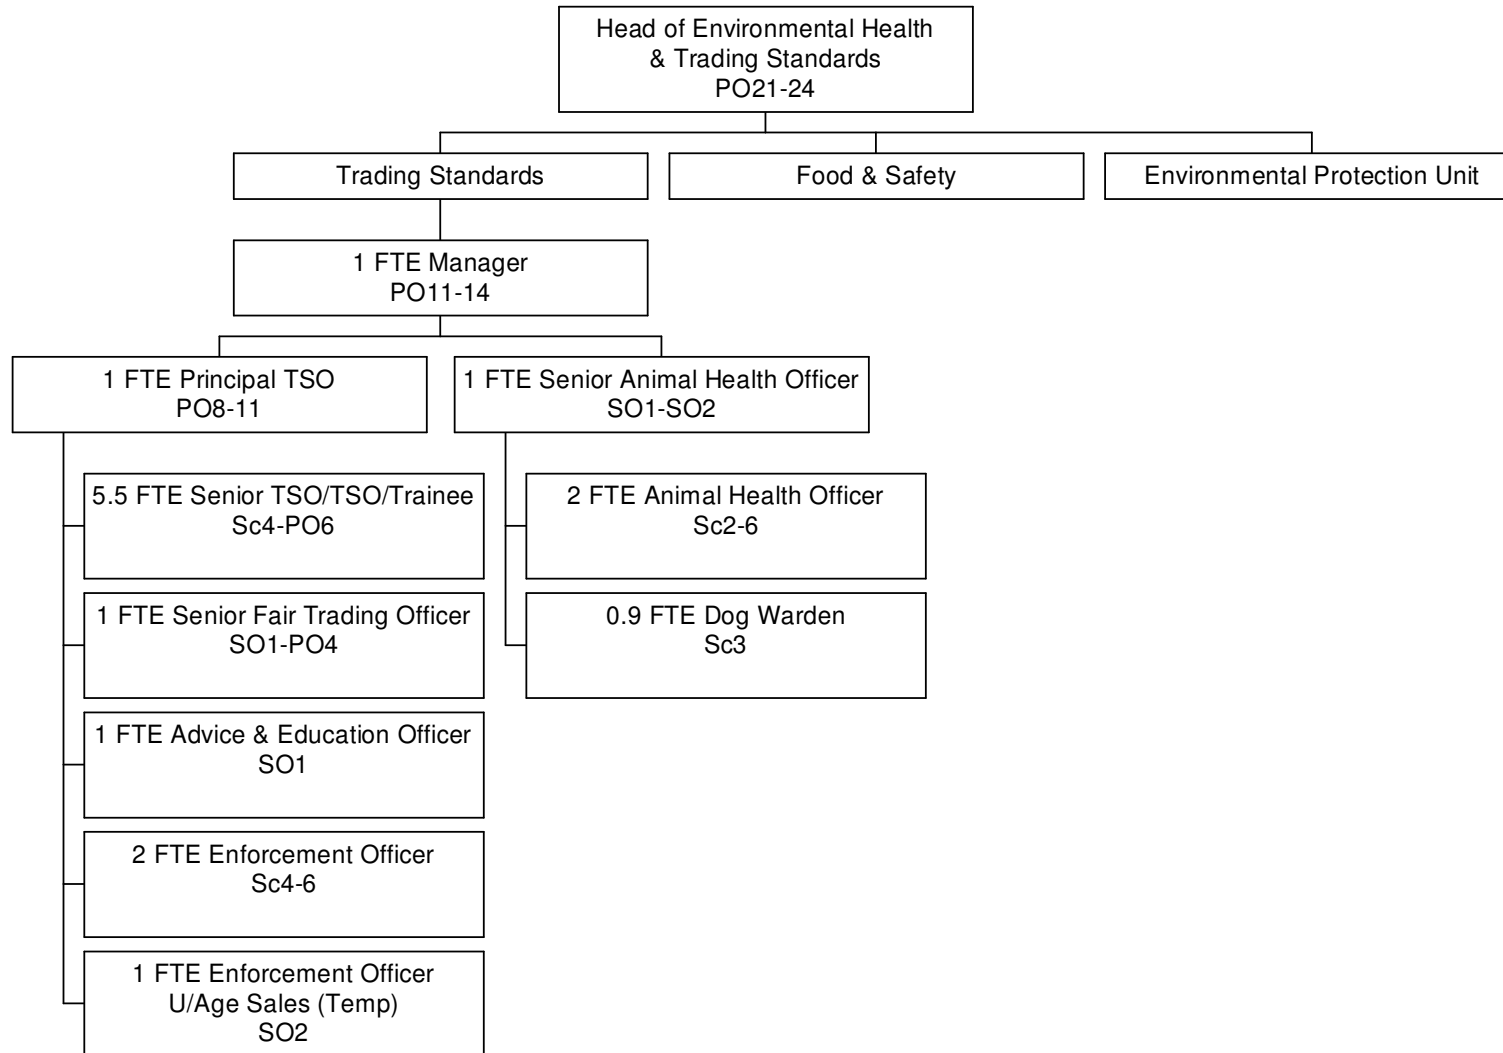

Annex Three - Proposed Structure

Directorate of Neighbourhood Services (Neighbourhoods & Community Safety Division)

Annex Three - Proposed Structure

Environmental Health & Trading Standards

Annex Three - Proposed Structure

Environmental Health & Trading Standards

Annex Three - Proposed Structure

Environmental Health & Trading Standards

Annex Three - Proposed Structure

Licensing & Bereavement Services

Seconded from NY
Police Safer York
Partnership

Annex Three - Proposed Structure

Neighbourhood Management & Business Support

Annex Three - Proposed Structure

Safer York Partnership

Annex Three - Proposed Structure