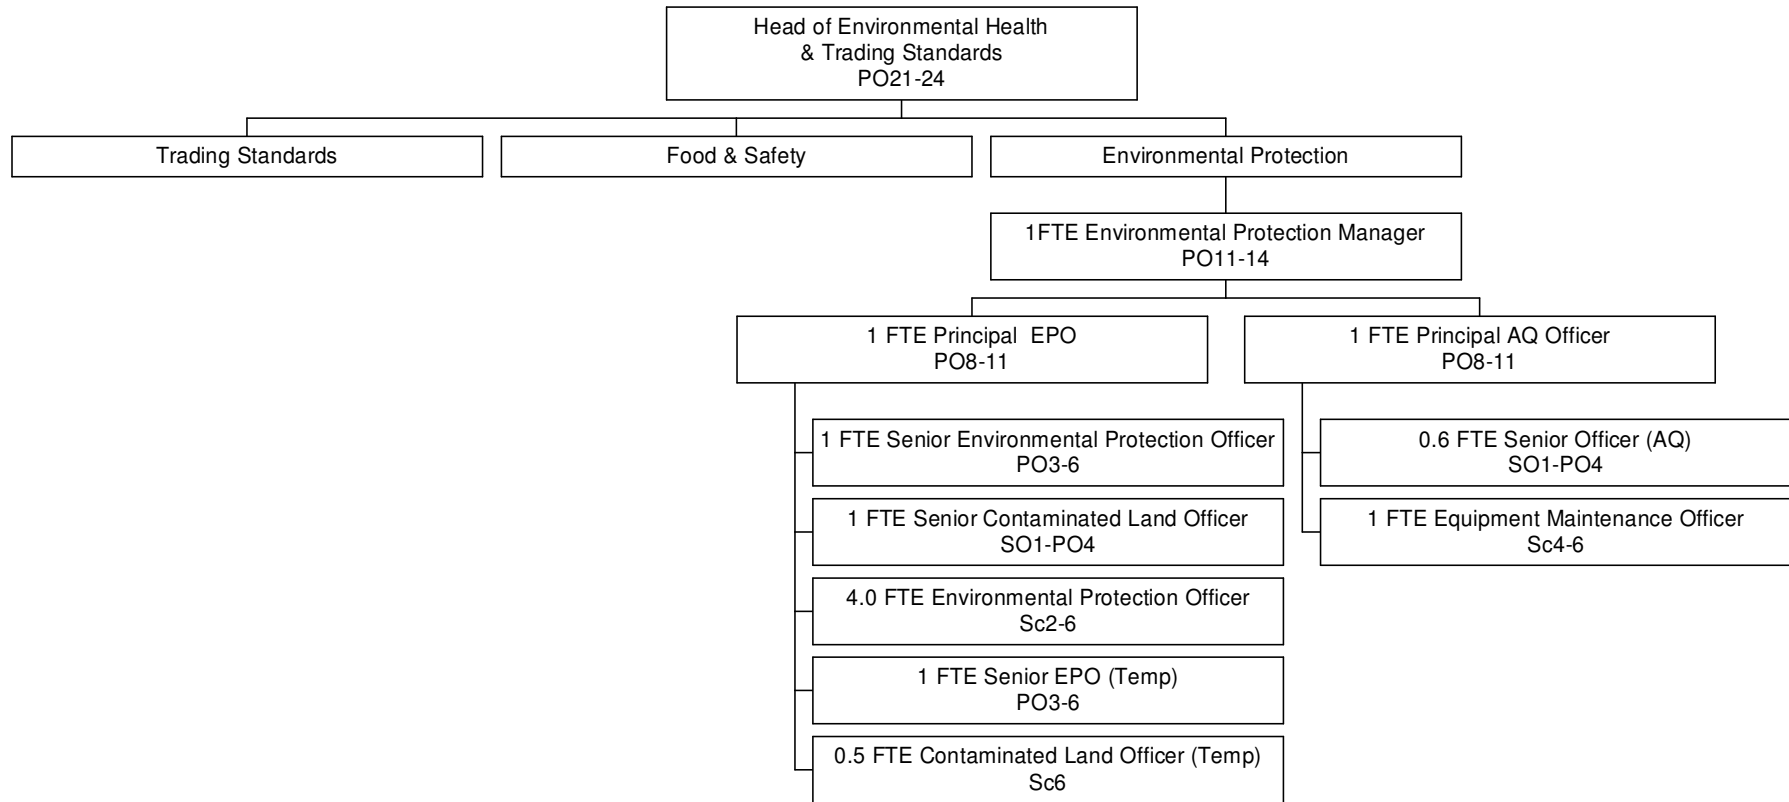

Annex Three - Proposed Structure

Directorate of Neighbourhood Services (Neighbourhoods & Community Safety Division)

Annex Three - Proposed Structure

Environmental Health & Trading Standards

Annex Three - Proposed Structure

Environmental Health & Trading Standards

Annex Three - Proposed Structure

Environmental Health & Trading Standards

Annex Three - Proposed Structure

Licensing & Bereavement Services

Seconded from NY
Police Safer York
Partnership

Annex Three - Proposed Structure

Neighbourhood Management & Business Support

Annex Three - Proposed Structure

Safer York Partnership

Annex Three - Proposed Structure